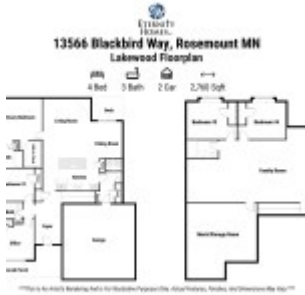

13566 BLACKBIRD WY, ROSEMOUNT, MN 55068, USA

<https://eternityhomesllc.com>

13566 Blackbird
Wy, Rosemount,
MN 55068, USA

Andy Prasky
(763) 433-0850

- 5 beds
- 3 baths
- Lakewood
- 2760 sq ft

Call us now

Phone: 651-460-3043

Basics

Category: Lakewood

Bathrooms: 3 baths

Year built: 2024

Bedrooms: 5 beds

Area, sq ft: 2760 sq ft

Neighborhoods: Doolin Heights

Floor Plans

Description

Description: Welcome to Rosemount's newest development, Doolin Heights! Lakewood Rambler Plan features main floor living w/ a spacious & open floor plan, 5 bedrooms, 3 bathroom, large open gourmet kitchen w/ granite counter tops, stainless steel appliances, center island w/ breakfast bar, pantry & informal dining room with a patio door leading to a 10x10 maintenance free deck, cozy family room with corner gas brick front fireplace, main floor laundry and mud room, private primary suite with oversized walk-in closet and private bathroom with double bowl vanity and two additional bedrooms and a full bathroom. Walkout lower level includes a large family room, two additional bedrooms and a 3/4 bathroom. Great location close to parks, schools, shopping & other entertainment. Ask about our other move in ready inventory homes. Let us help you build your dream home!